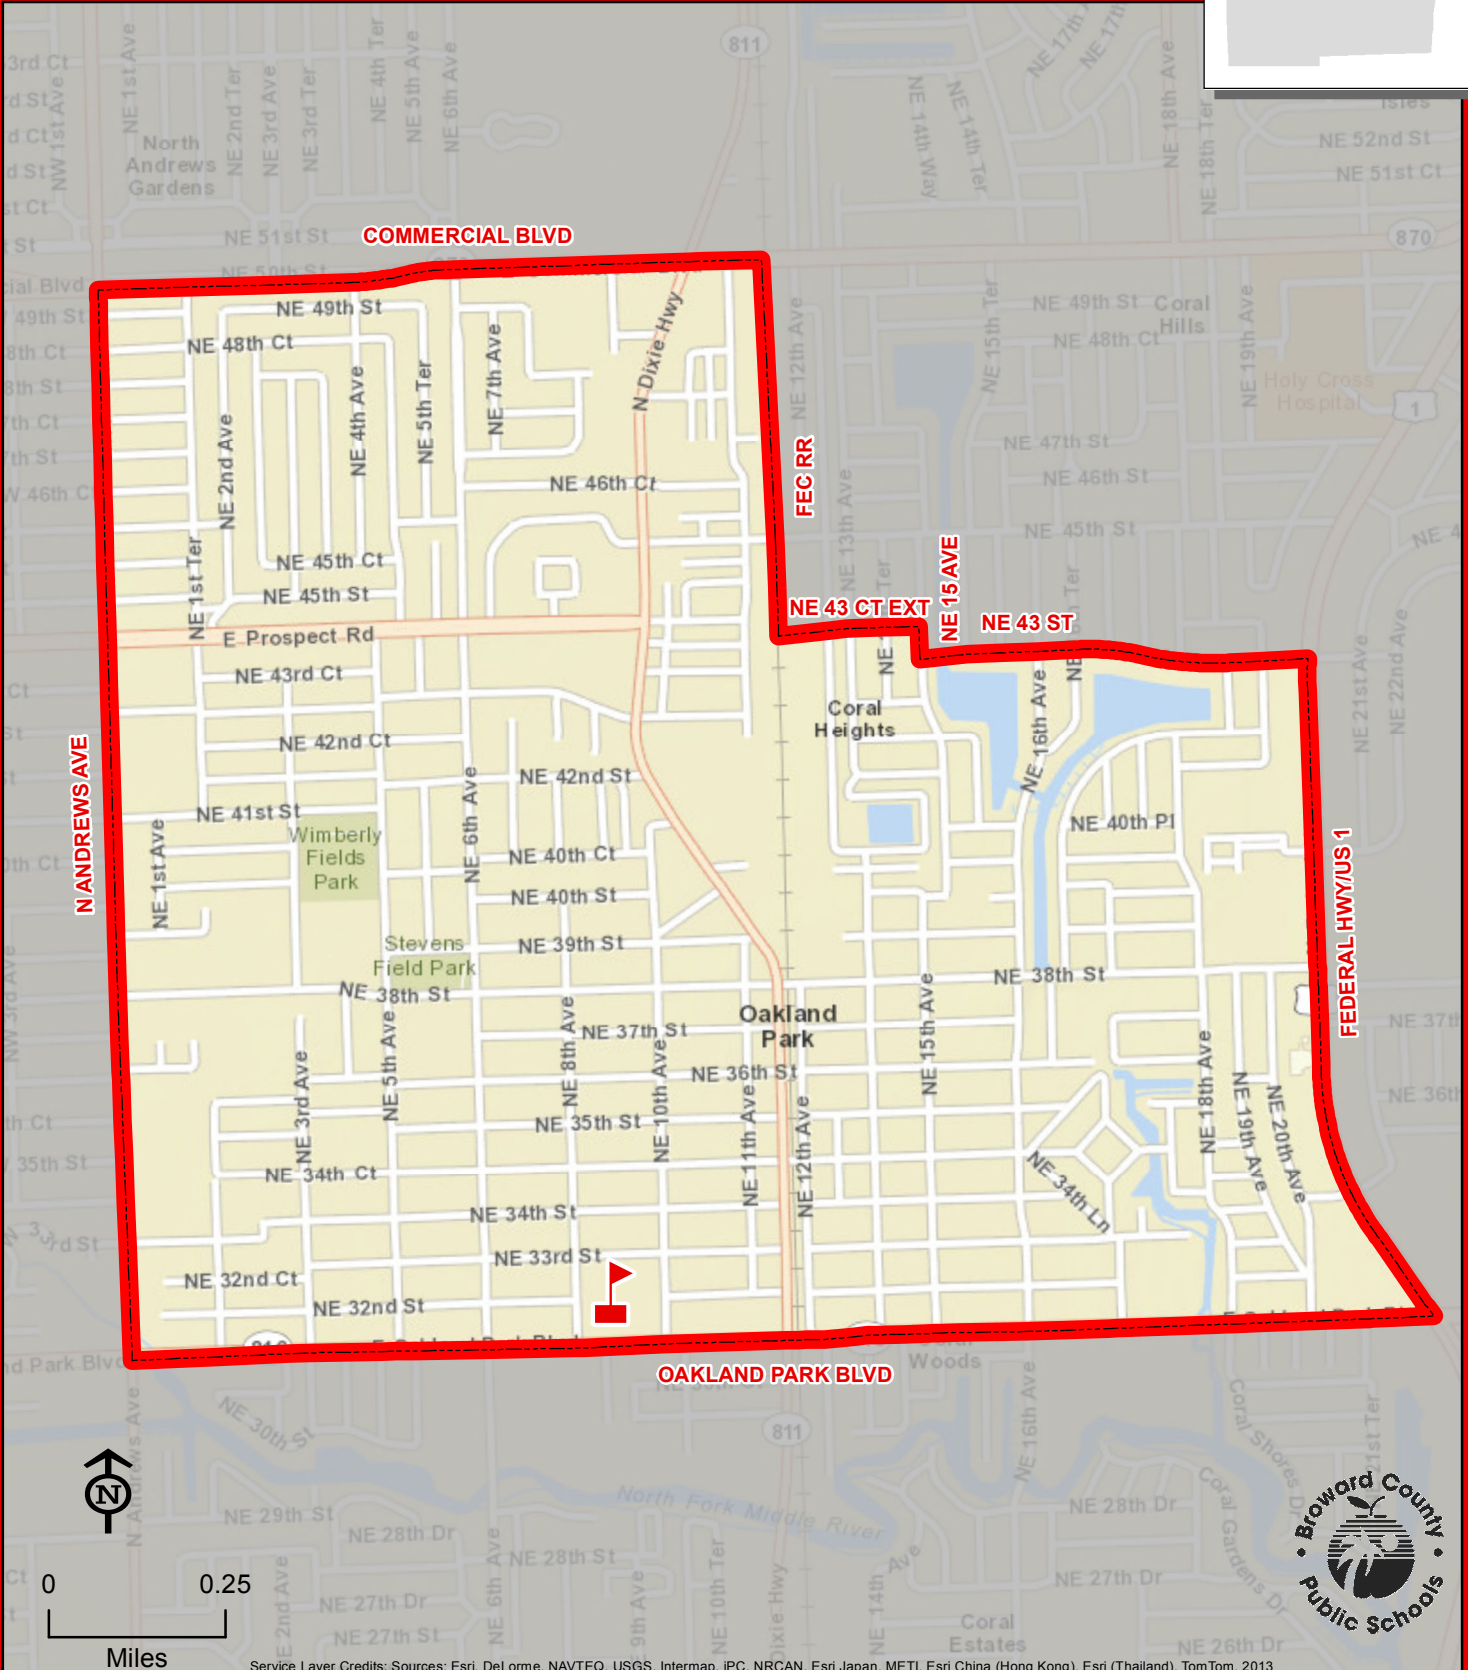

OAKLAND PARK ELEMENTARY SCHOOL

936 NE 33 STREET
OAKLAND PARK, FLORIDA 33334
754-322-7500

THIS MAP IS FOR CONCEPTUAL PURPOSES ONLY AND SHOULD NOT BE USED FOR LEGAL BOUNDARY DETERMINATIONS